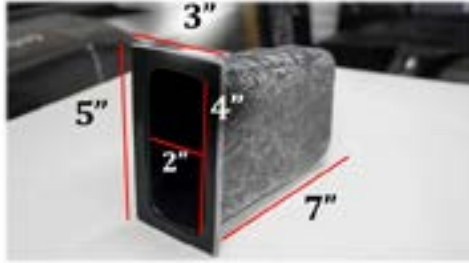

Fiberglass \$900
SKU: 969

Fiberglass - Black 67 \$1600
SKU: 6702

28 Dynamic Corvettes

C2 - 1963 through 1967

Custom parts for the second generation of corvette.

Arm Rest Set
63-67

Phone Pocket

Double Din Radio Insert
63-67