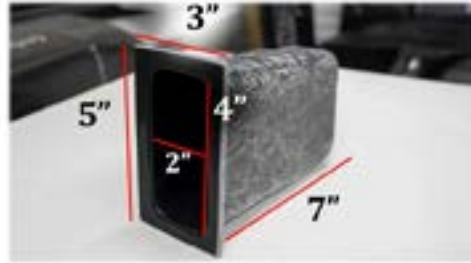

Phone Pocket